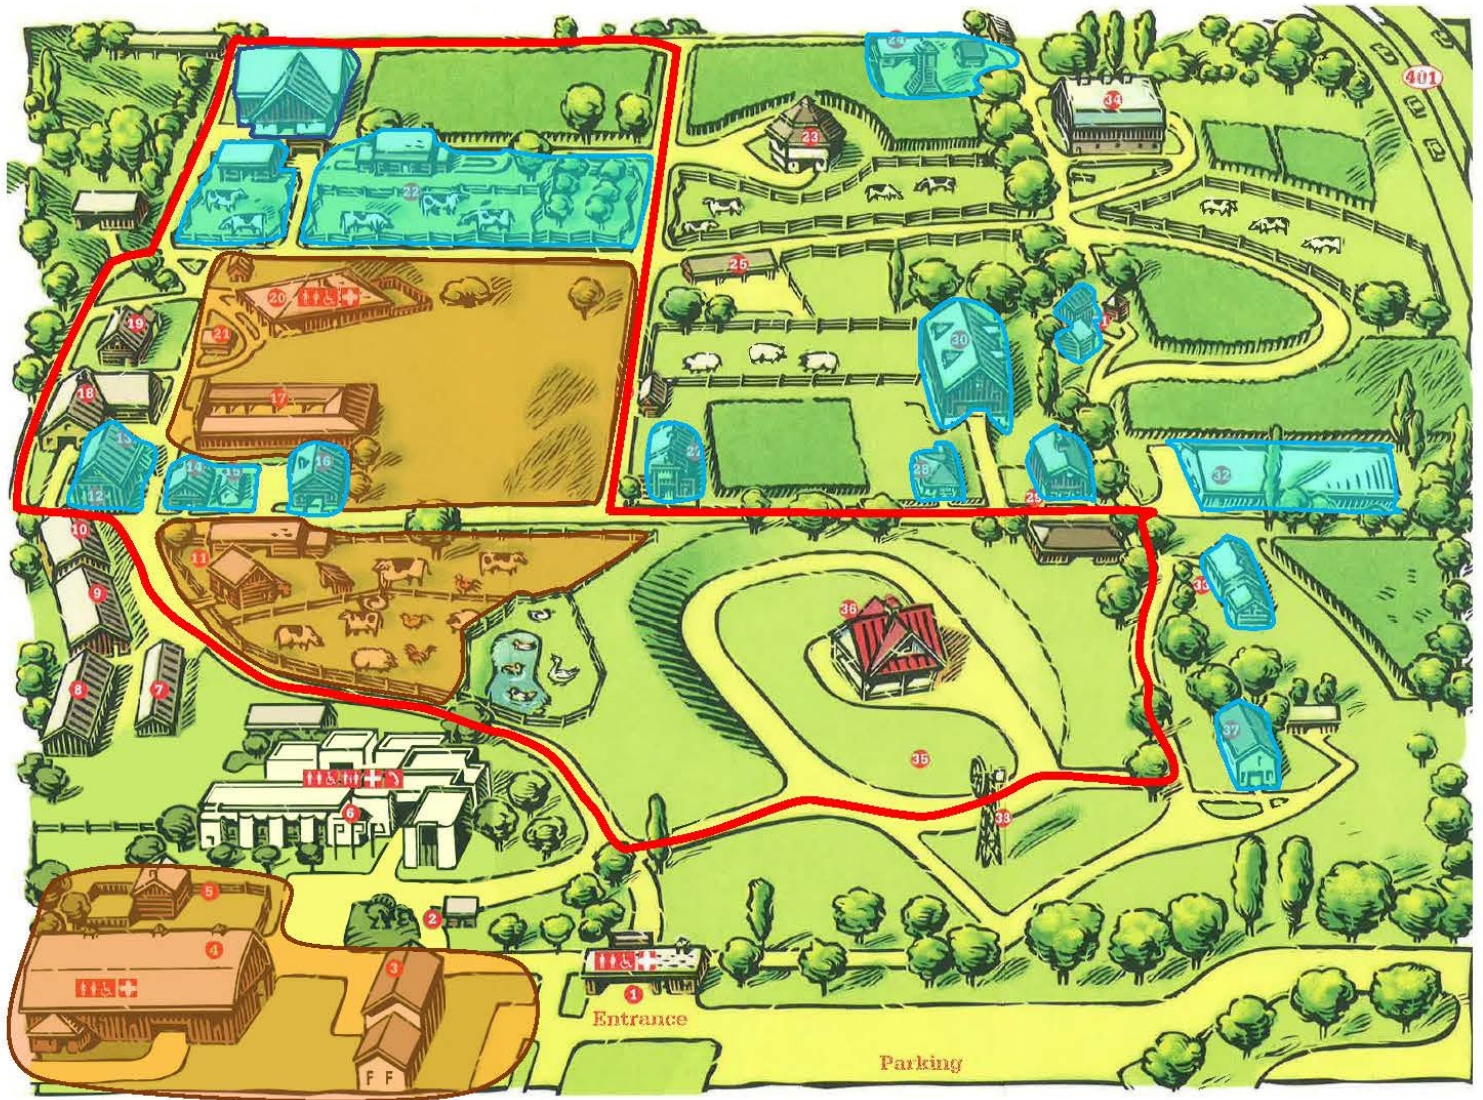

Photography Locations

ALL WEDDINGS AND EVENTS DAY OF, HAVE ACCESS TO THE PICTURE PERFECT 80 ACRES AND EXTERIOR OF ALL HISTORIC BUILDINGS.

ORANGE ZONES:

- ACTIVE EVENT AND WEDDING SITES. THESE AREAS MAY BE RESTRICTED DUE TO AN EVENT CONFLICT AND ACCESS IS NOT GUARANTEED. PLEASE INQUIRE ABOUT THESE LOCATIONS PRIOR TO.

BLUE ZONES:

- POPULAR HISTORIC AND NATURAL SITES
 - MAYNES CORNERS UNITED CHURCH, NASSAGAWEYA SCHOOLHOUSE, MASSEY HARRIS BUILDING, FORD DEALERSHIP, ELLIOTT-HARROP BARN, MOUNTVIEW WOMEN'S INSTITUTE HALL, MCDUFFE IMPLEMENT DEALERSHIP, LUCAS FAMILY HOMESTEAD, POTTER-KINDER BLACKSMITH SHOP, THE HARNESS SHOP

*NONE OF OUR HISTORIC BUILDINGS WILL BE OPENED FOR INDOOR PHOTOGRAPHY.

RED LINE:

- INDICATES THE VEHICLE ROUTE/ TRACTOR ROUTE