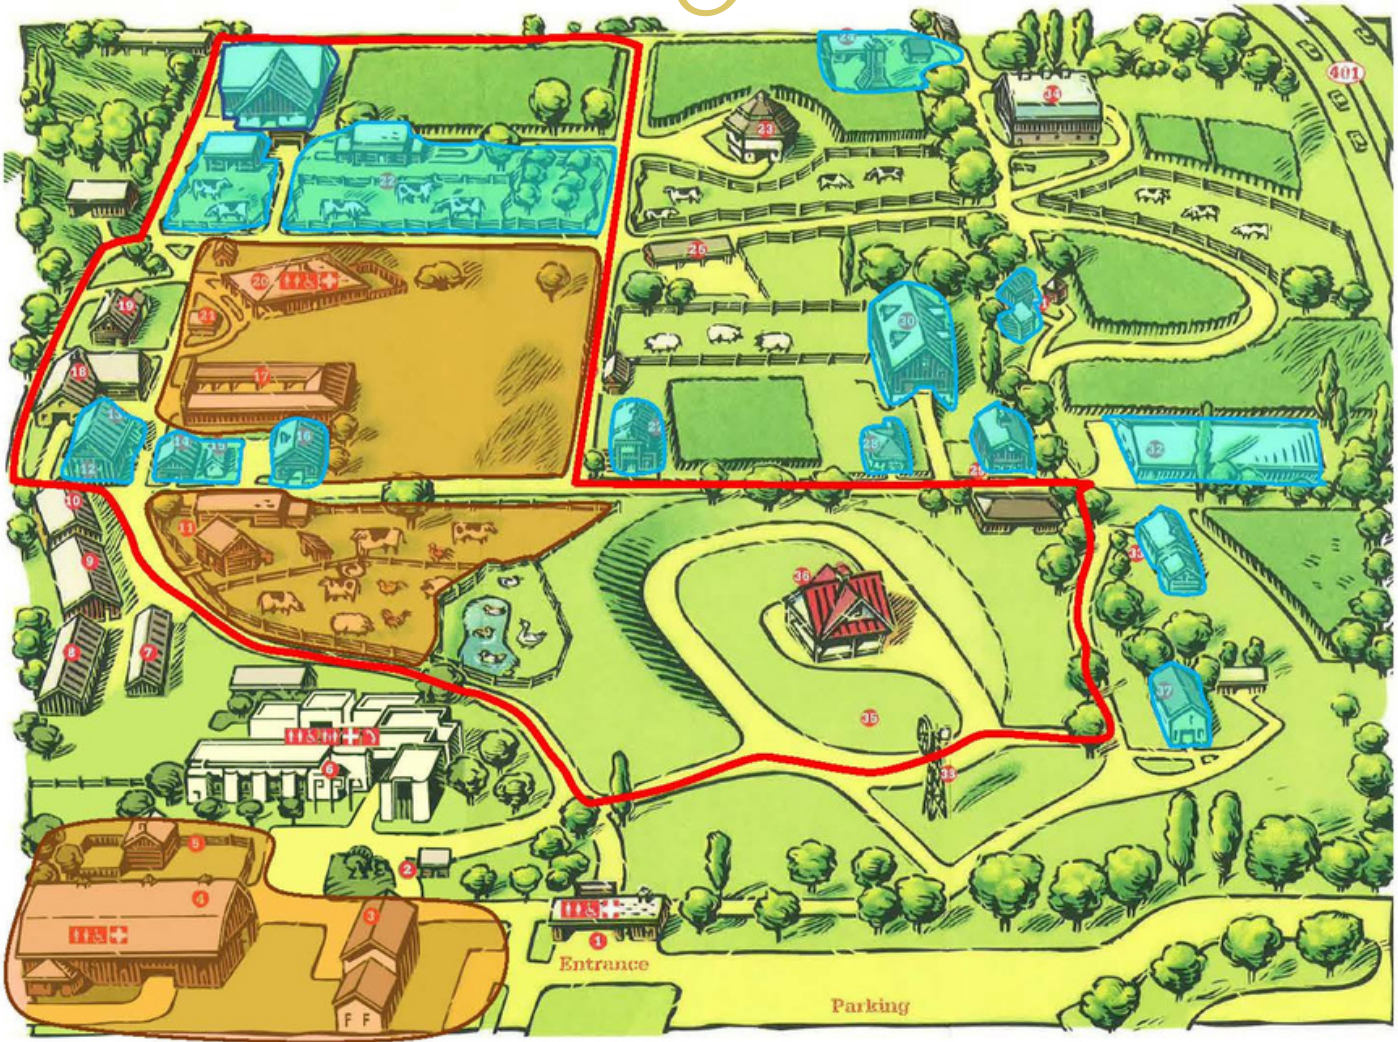

# Photography Locations

All weddings and events day of, have access to the picture perfect 80 acres and exterior of all historic buildings.

## Orange Zones:

- Active event and wedding sites. These areas may be restricted due to an event conflict and access is not guaranteed. Please inquire about these locations prior to your booking.

## Blue Zones:

- Popular historic and natural sites
  - Maynes Corners United Church, Nassagaweya Schoolhouse, Massey Harris Building, Ford Dealership, Elliott-Harrop Barn, Mountview Women's Institute Hall, McDuffe Implement Dealership, Lucas Family Homestead, Potter-Kinder Blacksmith Shop, The Harness Shop

## Red Line:

- Indicates the vehicle route/ tractor route